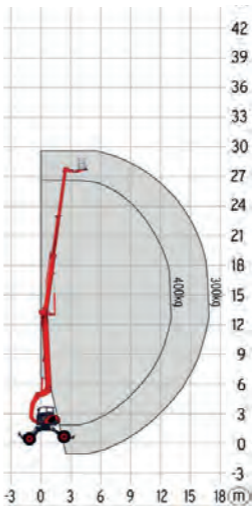

# HAPUMA42

More than just height

Working Lift

Boom Lift

**HigherAccess**  
Spider Lift Hire Specialists

08456 044 054 [www.higheraccess.co.uk](http://www.higheraccess.co.uk)

# HAPUMA42

	Work Platform	Boomlift
Working height max.	42.70m	29.60m
Working height with 400kg	39.70m	26.60m
Horizontal outreach with 300kg	16.70m	16.70m
Horizontal outreach with 400kg	13.00m	13.00m
Up-and-over clearance, max.	24.90m	11.80m
Basket capacity	400kg	
Basket rotation	180°	
Turret rotation	continuously	
To be jacked up on ground slope of	18.0°/32.5%	
Height and width track adjustment	1.34m/3.71m	
Gradeability, max.	45.0°/100.0%	
Slope angle	35.0°/70.0%	
Travel speed (cabin)	10.0km/h	
Travel speed (basket)	6.0,m/h	
Platform height (A)	1.10m	
Platform length (B)	0.80m	
Platform width (C)	1.50m	
Length, without platform (D)	8.40m	
Length, overall (E)	9.20m	
Height, travelling position (F)	2.98m	
Width, min.	2.48m	
Ground clearance, max.	1.35m	
Length chassis (G)	6.19m	
Length outrigger footprint min. (H)	4.70m	
Width outrigger footprint min. (I)	4.60m	
Length outrigger footprint max. (J)	5.20m	
Width outrigger footprint front min. (K)	6.14m	
Width outrigger footprint back max. (L)	4.69m	
Wheels ø	1.35m	
Total weight	17,600kg	