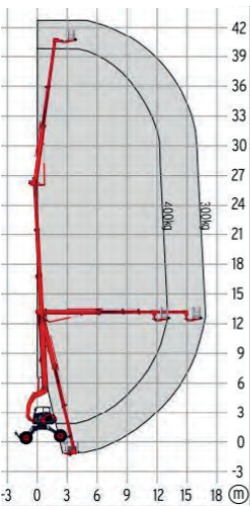

# HAPUMA42

More than just height

Working Lift

Boom Lift

**HigherAccess**  
Spider Lift Hire Specialists

08456 044 054 [www.higheraccess.co.uk](http://www.higheraccess.co.uk)

# HAPUMA42

	Work Platform	Boomlift
Working height max.	42.70m	29.60m
Working height with 400kg	39.70m	26.60m
Horizontal outreach with 300kg	16.70m	16.70m
Horizontal outreach with 400kg	13.00m	13.00m
Up-and-over clearance, max.	24.90m	11.80m
Basket capacity	400kg	
Basket rotation	180°	
Turret rotation	continuously	
To be jacked up on ground slope of	18.0°/32.5%	
Height and width track adjustment	1.34m/3.71m	
Gradeability, max.	45.0°/100.0%	
Slope angle	35.0°/70.0%	
Travel speed (cabin)	10.0km/h	
Travel speed (basket)	6.0,m/h	
Platform height (A)	1.10m	
Platform length (B)	0.80m	
Platform width (C)	1.50m	
Length, without platform (D)	8.40m	
Length, overall (E)	9.20m	
Height, travelling position (F)	2.98m	
Width, min.	2.48m	
Ground clearance, max.	1.35m	
Length chassis (G)	6.19m	
Length outrigger footprint min. (H)	4.70m	
Width outrigger footprint min. (I)	4.60m	
Length outrigger footprint max. (J)	5.20m	
Width outrigger footprint front min. (K)	6.14m	
Width outrigger footprint back max. (L)	4.69m	
Wheels ø	1.35m	
Total weight	17,600kg	